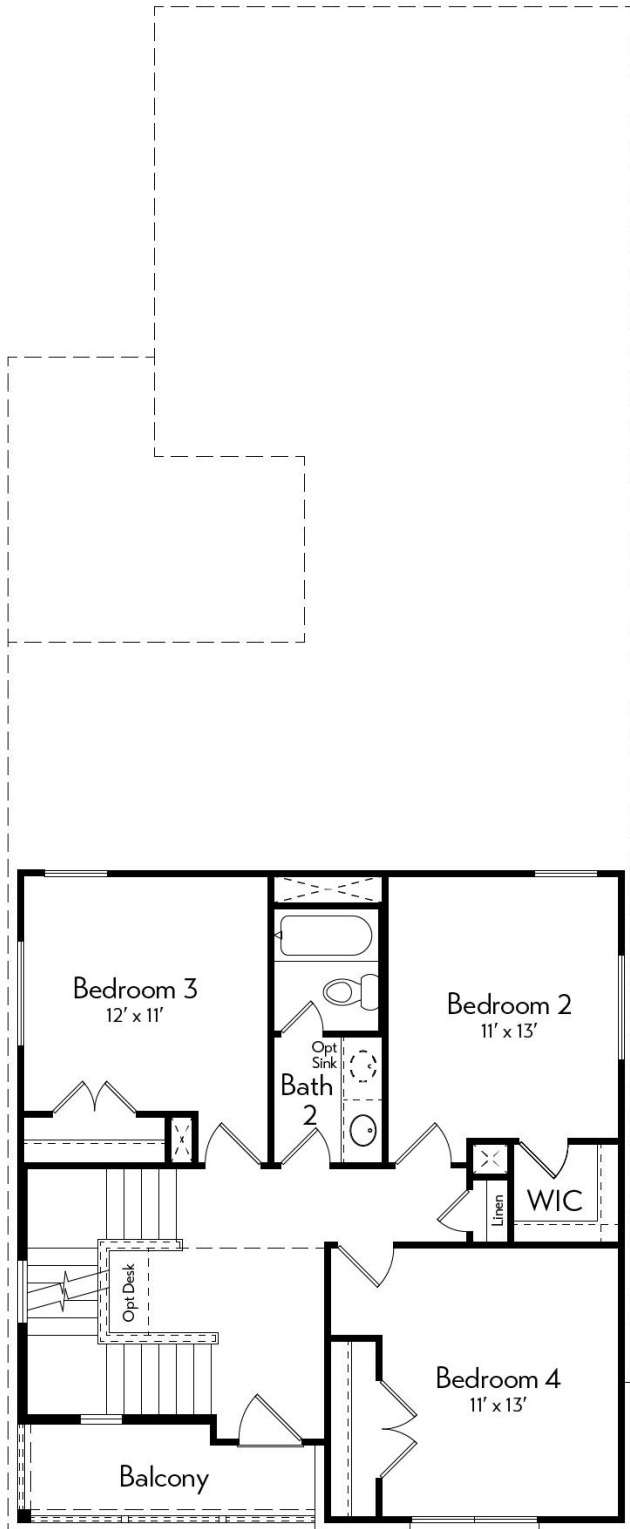

**AUTOGRAPH
HOMES**

Address: 3519 City Heart Avenue
Home plan: Wilder

First floor

Second floor

Third floor

Features and floor plans are artist's renderings and may not accurately represent the final construction of a home, as they may include options that are not standard in all homes. We reserve the right to make changes to floor plans, specifications, dimensions, designs, and elevations without prior notice. Specific features, floor plans, square footage, dimensions, and design elements may vary from home to home and community to community, and are subject to change or substitution without prior notice.