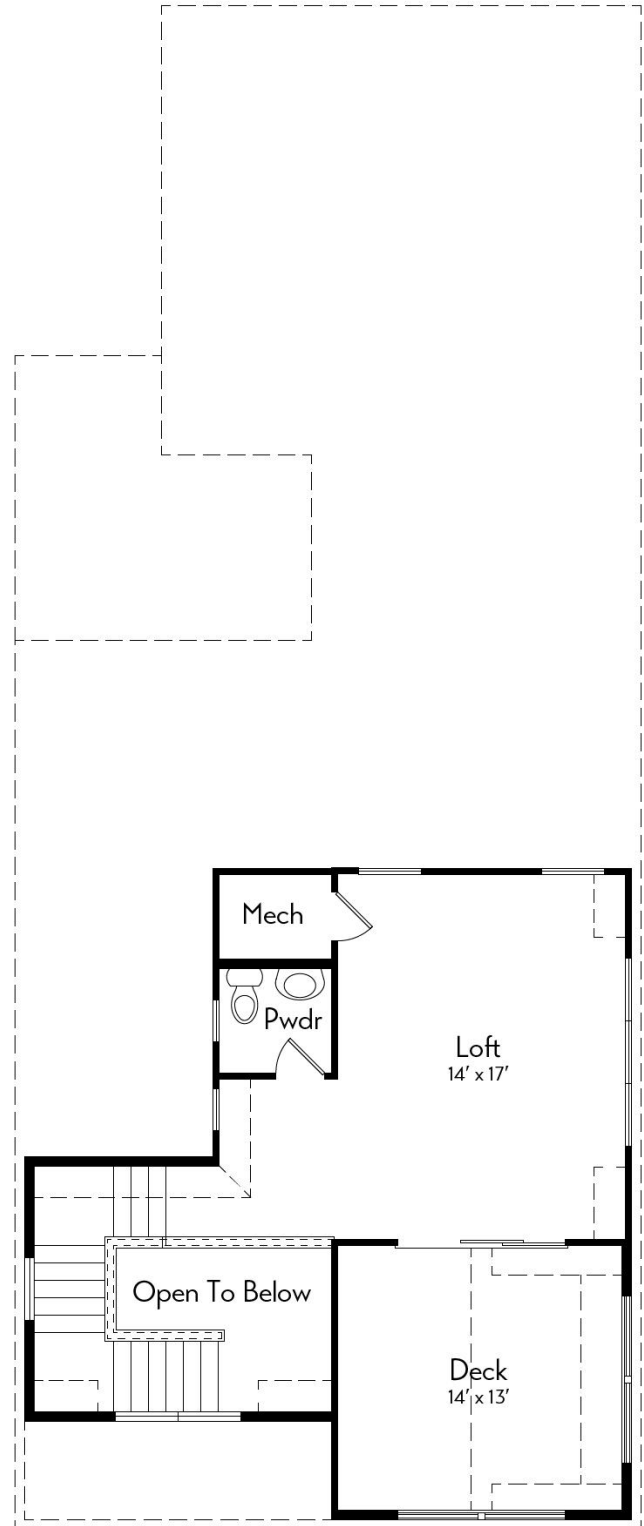

**AUTOGRAPH
HOMES**

Address: 3519 City Heart Avenue
Home plan: Wilder

First floor

Second floor

Third floor

Features and floor plans are artist's renderings and may not accurately represent the final construction of a home, as they may include options that are not standard in all homes. We reserve the right to make changes to floor plans, specifications, dimensions, designs, and elevations without prior notice. Specific features, floor plans, square footage, dimensions, and design elements may vary from home to home and community to community, and are subject to change or substitution without prior notice.