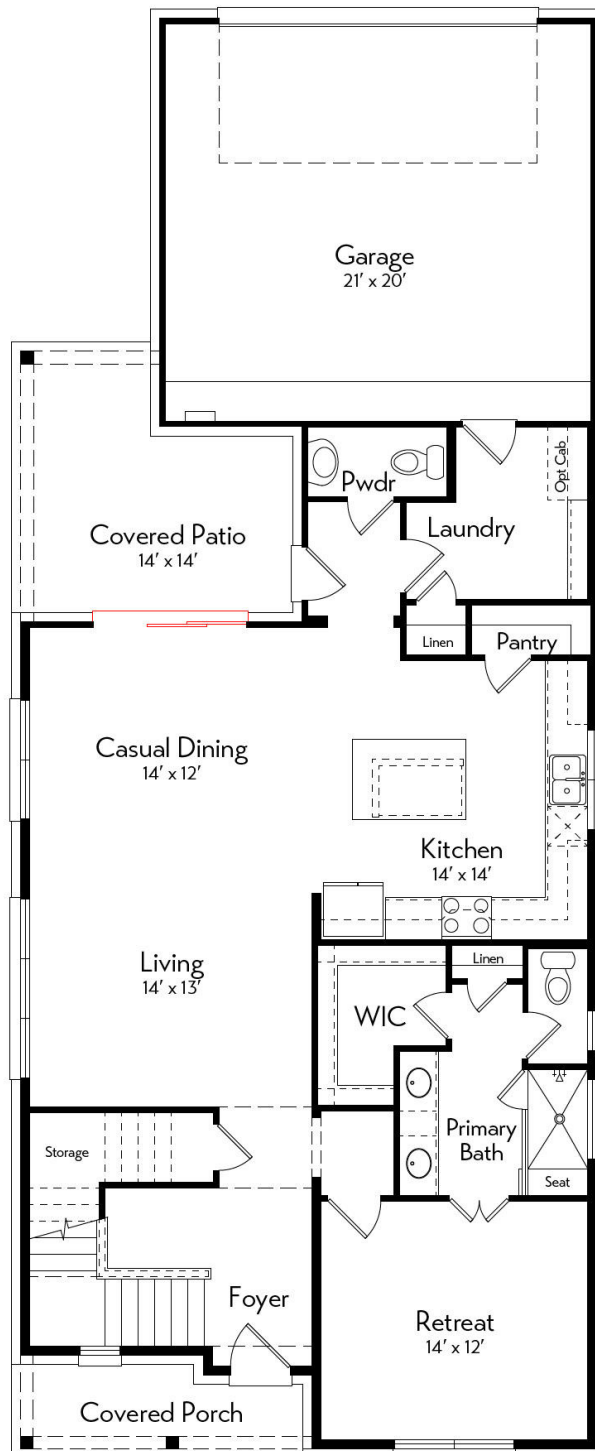

**AUTOGRAPH
HOMES**

Address: 3519 City Heart Avenue
Home plan: Wilder

First floor

Second floor

Third floor

Features and floor plans are artist's renderings and may not accurately represent the final construction of a home, as they may include options that are not standard in all homes. We reserve the right to make changes to floor plans, specifications, dimensions, designs, and elevations without prior notice. Specific features, floor plans, square footage, dimensions, and design elements may vary from home to home and community to community, and are subject to change or substitution without prior notice.