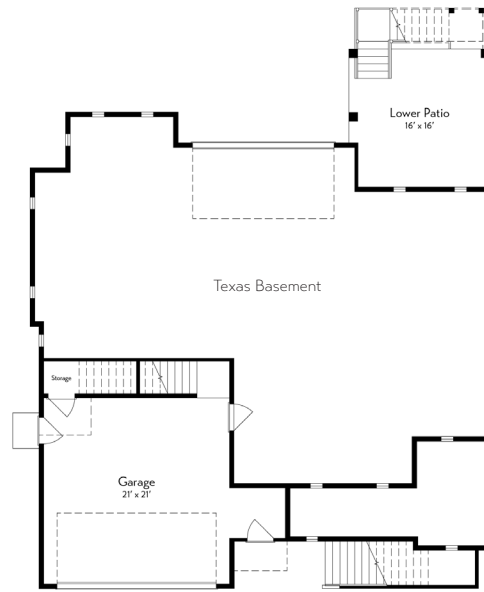

## 2211 SAXON DRIVE

4,024 sq ft

3 story

5

4.5

2

Square footage and room dimensions are approximate and may vary. Window placement, roof line and porches may also vary. Plans, features, prices and availability are subject to change without notice.

## Floor 1

---

## Floor 2

---