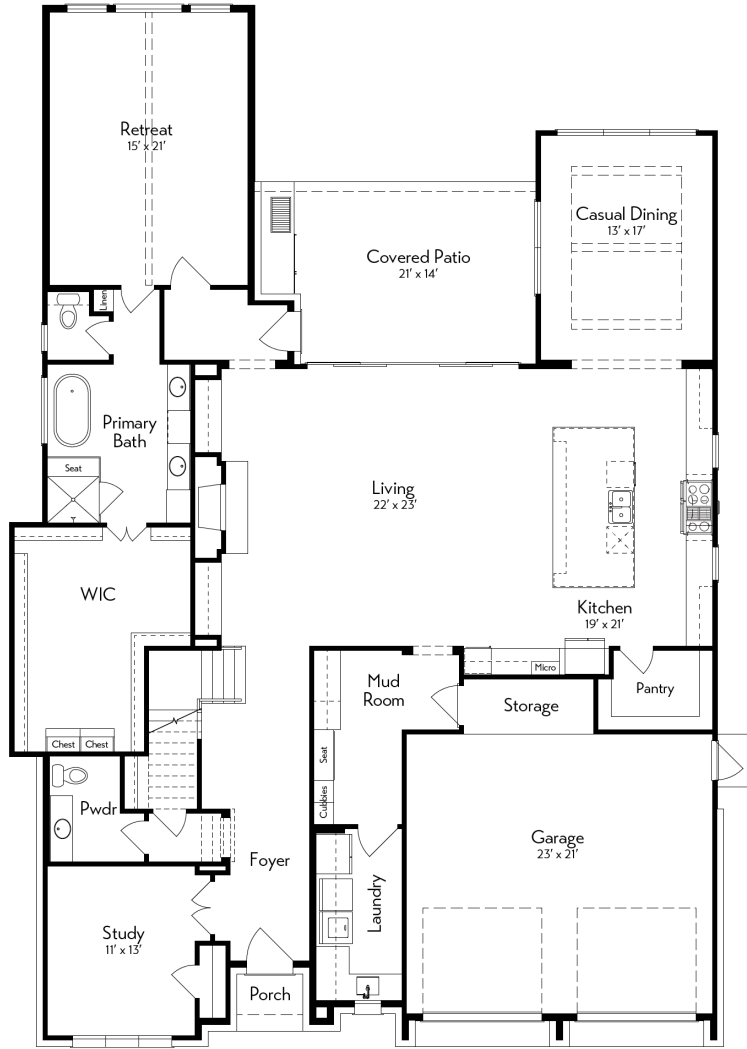

**AUTOGRAPH
HOMES**

1201 CONFEDERATE RD.

4,482 sq ft

2 story

4

4.5

2

Square footage and room dimensions are approximate and may vary. Window placement, roof line and porches may also vary. Plans, features, prices and availability are subject to change without notice.

Floor 1

Floor 2